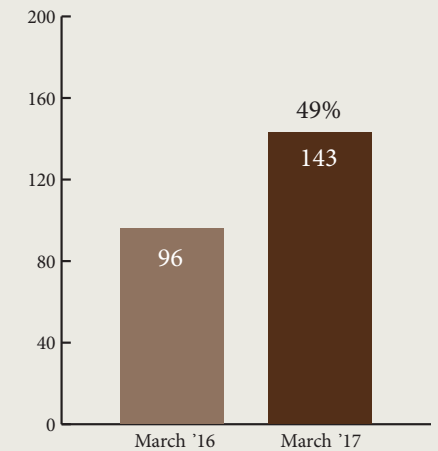

*Median Sales Price*

CARMEL

CARMEL VALLEY

PEBBLE BEACH

*Total Closed Sales Dollars*

CARMEL

CARMEL VALLEY

PEBBLE BEACH

*Average Days on Market*

CARMEL

CARMEL VALLEY

PEBBLE BEACH

*Median Sales Price*