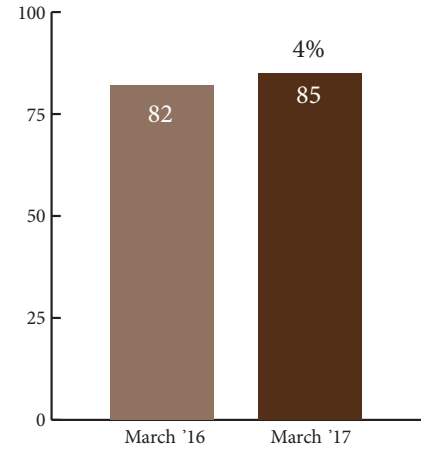

PEBBLE BEACH